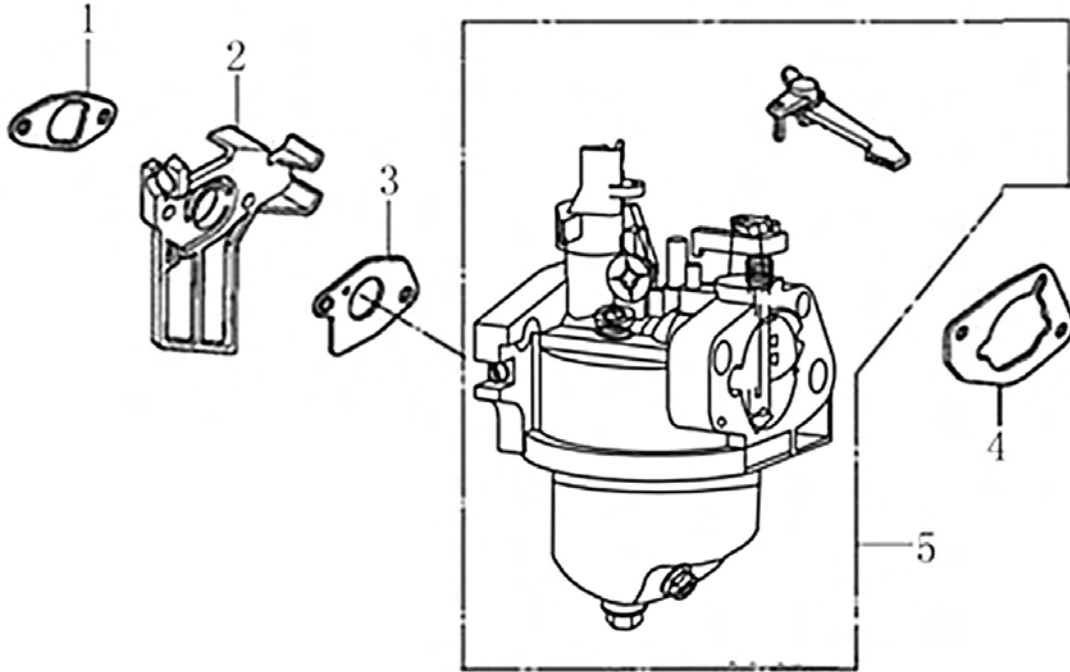

Carburetor

ITEM	PART NO.	QTY.	DESCRIPTION
1	0G84420144	1	GASKET, CARBURETOR
2	0J25910112	1	INSULATOR,CARBURETOR
3	0G9916	1	GASKET, INSULATOR
4	0G84420156	1	GASKET, AIR CLEANER
5	0K22930116	1	CARBURETOR