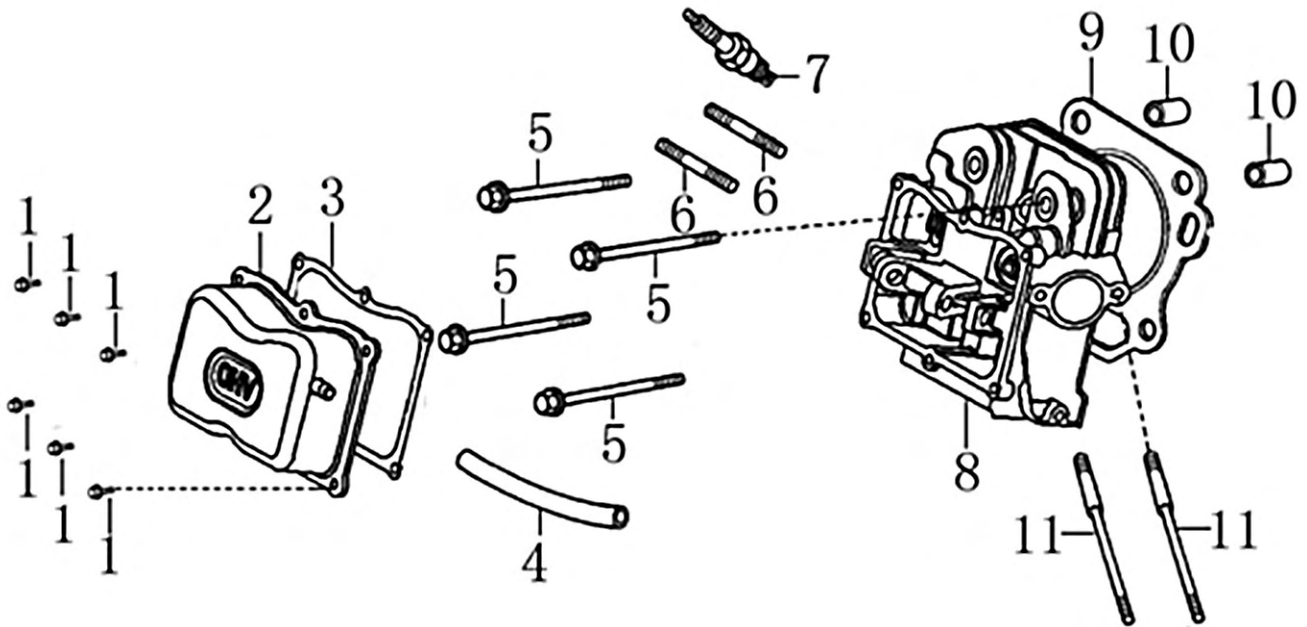

Cylinder Head

ITEM	PART NO.	QTY.	DESCRIPTION
1	0J35240147	6	BOLT, FLANGE
2	0J39340112	1	COVER, HEAD
3	0J39340113	1	GASKET, HEAD COVER
4	0K22930128	1	TUBE, BREATHER
5	0G84420211	4	BOLT, FLANGE HEAD 10x80
6	0K22930126	2	BOLT, STUD, EXHAUST
7	0J00620106	1	SPARK PLUG
8	0K31330110	1	HEAD, CYLINDER
9	0J00620107	1	GASKET, CYLINDER HEAD
10	0G84420212	2	PIN, DOWEL
11	0J35240148	2	BOLT, STUD, INTAKE

420cc ENGINE

Crankcase

ITEM	PART NO.	QTY.	DESCRIPTION
1	0G84420217	2	BOLT, FLANGE
2	0G84420105	1	SWITCH ASSY., OIL LEVEL
3	0G84420118	1	BEARING, RADIAL BALL, 6202
4	0G84420218	1	WASHER, 8*16*1.2
5	0G84420219	1	PIN, LOCK, 10MM
6	0G84420220	1	SHAFT, GOVERNOR ARM
7	0G84420108	1	SEAL, OIL 8x14x4
8	0G84420110	2	BOLT, DRAIN PLUG
9	0G84420109	2	WASHER, DRAIN PLUG, 12MM
10	0J00620104	1	CRANKCASE
11	0K22930129	1	HOLDER, STOP SWITCH
12	0K22930131	1	COVER, WIRE
13	0G84420112	1	ALERT UNIT, OIL
14	0G84420194	1	BOLT, FLANGE, 6x12
15	0G84420116	1	SEAL, OIL 35x52x7
16	0J35220160	1	BOLT, STUD, EXHAUST

420cc ENGINE

Crankshaft and Piston

ITEM	PART NO.	QTY.	DESCRIPTION
1	0J28790111	1	RING SET, PISTON
2	0G84420237	2	CLIP, PISTON PIN
3	0K22930111	1	PISTON
4	0G84420238	1	PIN, PISTON
5	0J00620113	1	CONNECTING ROD ASSY
6	0G84420236	2	BOLT, CONNECTING ROD
7	0K22930112	1	CRANKSHAFT ASSY
8	0G84420119	1	KEY, SPECIAL WOODRUFF
9	0J00620111	1	WEIGHT, BALANCER
10	0K22930117	1	KEY, CRANKSHAFT

Rocker and Camshaft

ITEM	PART NO.	QTY.	DESCRIPTION
1	0J39430124	1	ROCKER ARM ASSY.
2	0J39430125	1	ROCKER ARM ASSY.
3	0J93060101	2	SHAFT, VALVE ROCKER
4	0J39430127	2	ROD, PUSH
5	0G84420174	2	LIFTER, VALVE
6	0G84420122	2	ROTATOR, VALVE
7	0G84420239	4	KEEPER, VALVE
8	0G84420123	2	RETAINER, VALVE SPRING
9	0G84420124	2	SPRING, VALVE
10	0G84420125	1	SEAT, VALVE SPRING
11	0G84420128	1	SEAL, VALVE STEM
12	0J39430126	1	VALVE SET
13	0G8442F114	1	CAMSHAFT ASSY
14	0J93060102	2	CIRCLIP ROCKER SHAFT
15	0K22930113	1	RETAINER, ROCKER ARM SHAFT
16	0G84420194	1	BOLT, FLANGE 6x12