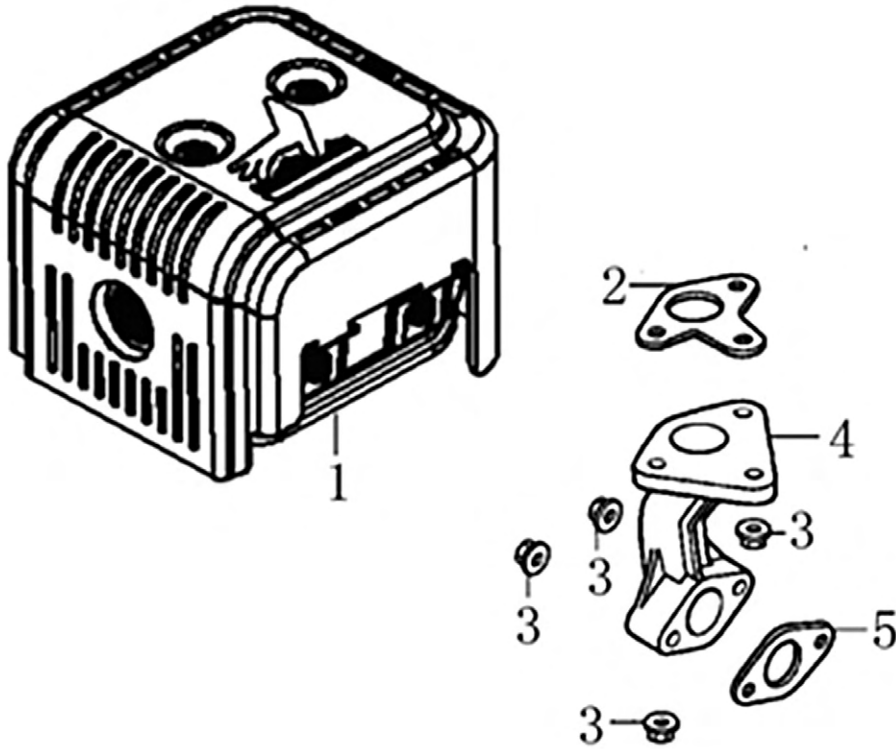

Muffler

ITEM	PART NO.	QTY.	DESCRIPTION
1	0K31330113	1	MUFFLER ASSY.
2	0K22930123	1	GASKET,EX.PIPE
3	0J35220161	5	NUT , HEX ., M8
4	0K31330114	1	MANIFOLD, EXHAUST
5	0K31330115	1	GASKET , MUFFLER