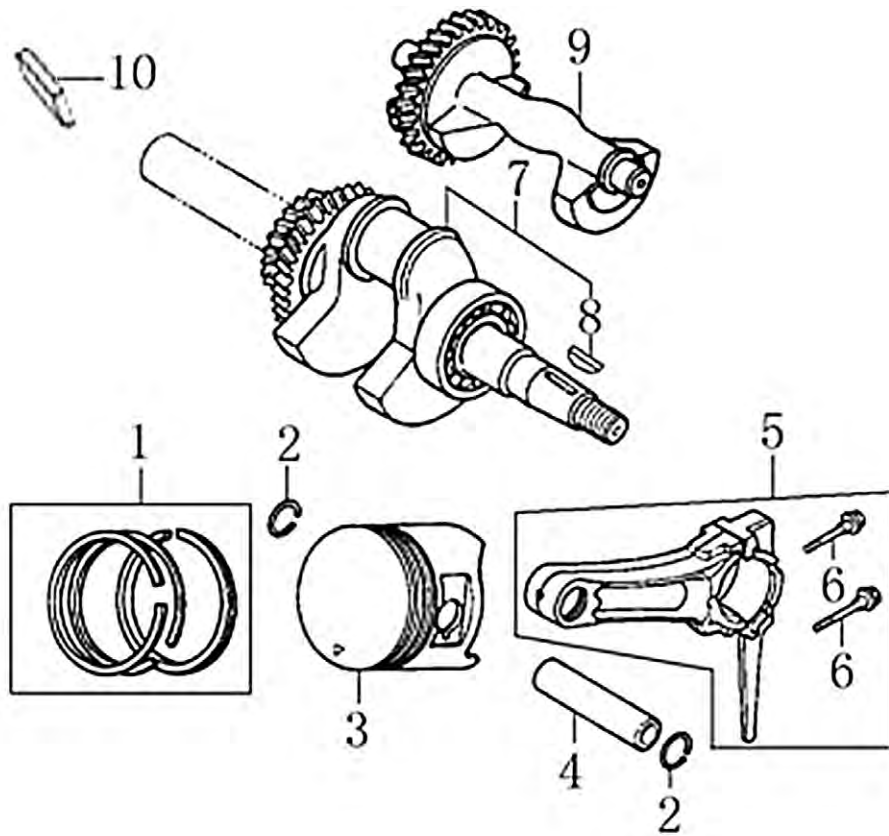

Cylinder Head

ITEM	PART NO.	QTY.	DESCRIPTION
1	0J35240147	6	BOLT, FLANGE
2	0J39340112	1	COVER, HEAD
3	0J39340113	1	GASKET, HEAD COVER
4	0K22930128	1	TUBE, BREATHER
5	0G84420211	4	BOLT, FLANGE HEAD 10x80
6	0K22930126	2	BOLT, STUD, EXHAUST
7	0J00620106	1	SPARK PLUG
8	0K31330110	1	HEAD, CYLINDER
9	0J00620107	1	GASKET, CYLINDER HEAD
10	0G84420212	2	PIN, DOWEL
11	0J35240148	2	BOLT, STUD, INTAKE

Crankcase Cover

ITEM	PART NO.	QTY.	DESCRIPTION
1	0J35250110	2	DIPSTICK W/WASHER
2	0G84420229	7	BOLT, FLANGE 8X40
3	0G84420116	1	SEAL, OIL 35x52x7
4	0K22930110	1	COVER, CRANKCASE
5	0G84420115	1	GASKET,CRANKCASE COVER
6	0G84420228	2	DOWEL PIN 8x12
7	0G84420221	1	GOVERNOR ASSY.
8	0G84420117	1	BEARING, BALL 6207
9	0G84420118	1	BEARING, BALL 6202

420cc ENGINE

Crankshaft and Piston

ITEM	PART NO.	QTY.	DESCRIPTION
1	0J28790111	1	RING SET, PISTON
2	0G84420237	2	CLIP, PISTON PIN
3	0K22930111	1	PISTON
4	0G84420238	1	PIN, PISTON
5	0J00620113	1	CONNECTING ROD ASSY
6	0G84420236	2	BOLT, CONNECTING ROD
7	0K22930112	1	CRANKSHAFT ASSY
8	0G84420119	1	KEY, SPECIAL WOODRUFF
9	0J00620111	1	WEIGHT, BALANCER
10	0K22930117	1	KEY, CRANKSHAFT

Rocker and Camshaft

ITEM	PART NO.	QTY.	DESCRIPTION
1	0J39430124	1	ROCKER ARM ASSY.
2	0J39430125	1	ROCKER ARM ASSY.
3	0J93060101	2	SHAFT, VALVE ROCKER
4	0J39430127	2	ROD, PUSH
5	0G84420174	2	LIFTER, VALVE
6	0G84420122	2	ROTATOR, VALVE
7	0G84420239	4	KEEPER, VALVE
8	0G84420123	2	RETAINER, VALVE SPRING
9	0G84420124	2	SPRING, VALVE
10	0G84420125	1	SEAT, VALVE SPRING
11	0G84420128	1	SEAL, VALVE STEM
12	0J39430126	1	VALVE SET
13	0G8442F114	1	CAMSHAFT ASSY
14	0J93060102	2	CIRCLIP ROCKER SHAFT
15	0K22930113	1	RETAINER, ROCKER ARM SHAFT
16	0G84420194	1	BOLT, FLANGE 6x12