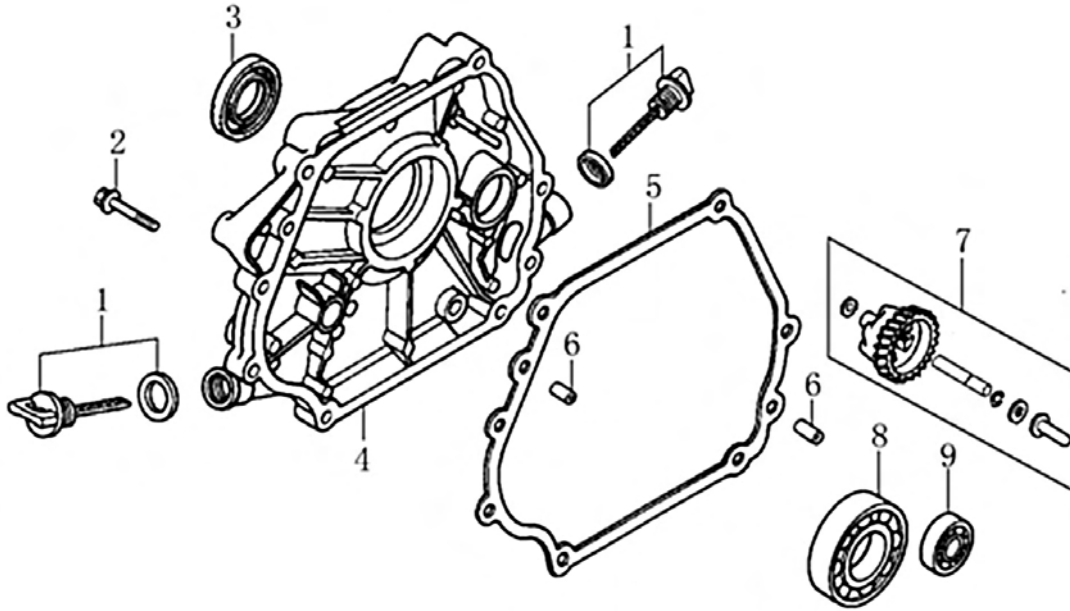

Crankcase Cover

ITEM	PART NO.	QTY.	DESCRIPTION
1	0J35250110	2	DIPSTICK W/WASHER
2	0G84420229	7	BOLT, FLANGE 8X40
3	0G84420116	1	SEAL, OIL 35x52x7
4	0K22930110	1	COVER, CRANKCASE
5	0G84420115	1	GASKET,CRANKCASE COVER
6	0G84420228	2	DOWEL PIN 8x12
7	0G84420221	1	GOVERNOR ASSY.
8	0G84420117	1	BEARING, BALL 6207
9	0G84420118	1	BEARING, BALL 6202