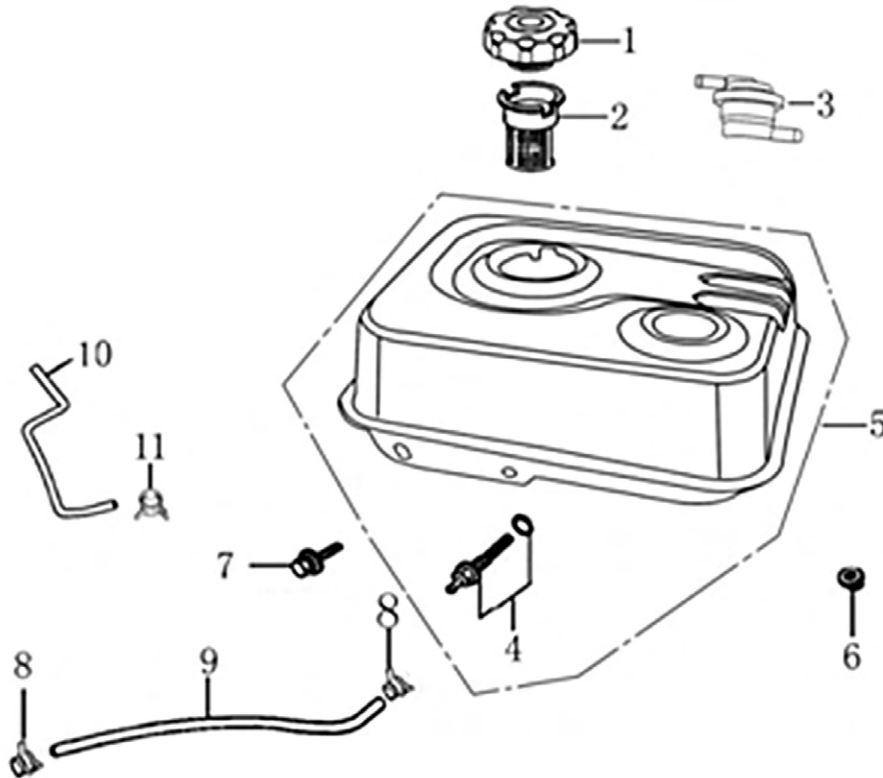

420cc ENGINE

Fuel Tank

ITEM	PART NO.	QTY.	DESCRIPTION
1	0J88870127	1	CAP COMP ., FUEL FILLER
2	0J35220133	1	FILTER , FUEL
3	0J88870128	1	VALVE, ROLL OVER
4	0J35220132	1	JOINT ASSY., FUEL TANK
5	0K31330116	1	TANK, FUEL W/JOINT ASSY.
6	0K22930127	2	NUT, FLANGE
7	0G84420201	2	BOLT, FLANGE, 8x25
8	0J88870130	2	CLAMP
9	0K31330117	1	HOSE, FUEL
10	0K22930124	1	HOSE, ROV TO A/C
11	0J88870132	1	CLAMP