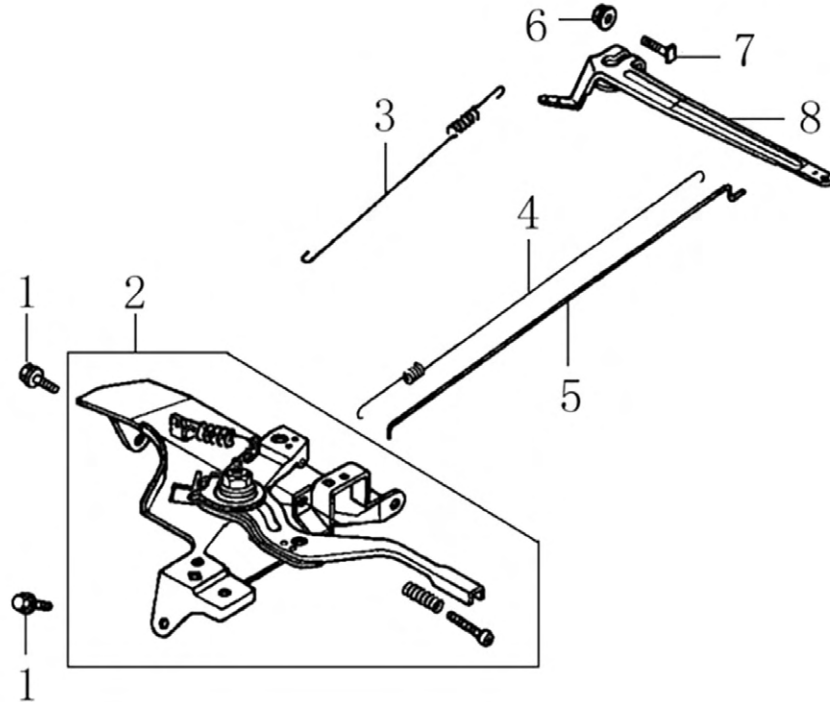

420cc ENGINE

Crankshaft and Piston

ITEM	PART NO.	QTY.	DESCRIPTION
1	0J28790111	1	RING SET, PISTON
2	0G84420237	2	CLIP, PISTON PIN
3	0K22930111	1	PISTON
4	0G84420238	1	PIN, PISTON
5	0J00620113	1	CONNECTING ROD ASSY
6	0G84420236	2	BOLT, CONNECTING ROD
7	0K22930112	1	CRANKSHAFT ASSY
8	0G84420119	1	KEY, SPECIAL WOODRUFF
9	0J00620111	1	WEIGHT, BALANCER
10	0K22930117	1	KEY, CRANKSHAFT

Rocker and Camshaft

ITEM	PART NO.	QTY.	DESCRIPTION
1	0J39430124	1	ROCKER ARM ASSY.
2	0J39430125	1	ROCKER ARM ASSY.
3	0J93060101	2	SHAFT, VALVE ROCKER
4	0J39430127	2	ROD, PUSH
5	0G84420174	2	LIFTER, VALVE
6	0G84420122	2	ROTATOR, VALVE
7	0G84420239	4	KEEPER, VALVE
8	0G84420123	2	RETAINER, VALVE SPRING
9	0G84420124	2	SPRING, VALVE
10	0G84420125	1	SEAT, VALVE SPRING
11	0G84420128	1	SEAL, VALVE STEM
12	0J39430126	1	VALVE SET
13	0G8442F114	1	CAMSHAFT ASSY
14	0J93060102	2	CIRCLIP ROCKER SHAFT
15	0K22930113	1	RETAINER, ROCKER ARM SHAFT
16	0G84420194	1	BOLT, FLANGE 6x12

420cc ENGINE

Flywheel and Ignition

ITEM	PART NO.	QTY.	DESCRIPTION
1	0G84420150	1	COIL ASSY., IGNITION
2	0G84420267	1	GROMMET, CORD
3	0G84420268	2	BOLT, FLANGE, M6X25
4	0J25910111	1	FLYWHEEL
5	0G84420147	1	FAN, COOLING
6	0G84420148	1	PULLEY, STARTER
7	0G84420149	1	NUT, SPECIAL, 16MM
8	0J35220172	1	HOLDER, STOP SWITCH

Control

ITEM	PART NO.	QTY.	DESCRIPTION
1	0G84420194	2	NUT, FLANGE M6
2	0K22930118	1	CONTROL ASSY.
3	0G9917	1	SPRING , CABLE RETURN
4	0J39430132	1	SPRING, THROTTLE RETURN
5	0J39430133	1	ROD, GOVERNOR
6	0G84420272	1	NUT, FLANGE M6
7	0G84420197	1	BOLT, QUADRATE HEAD
8	0G84420198	1	ARM, GOVERNOR