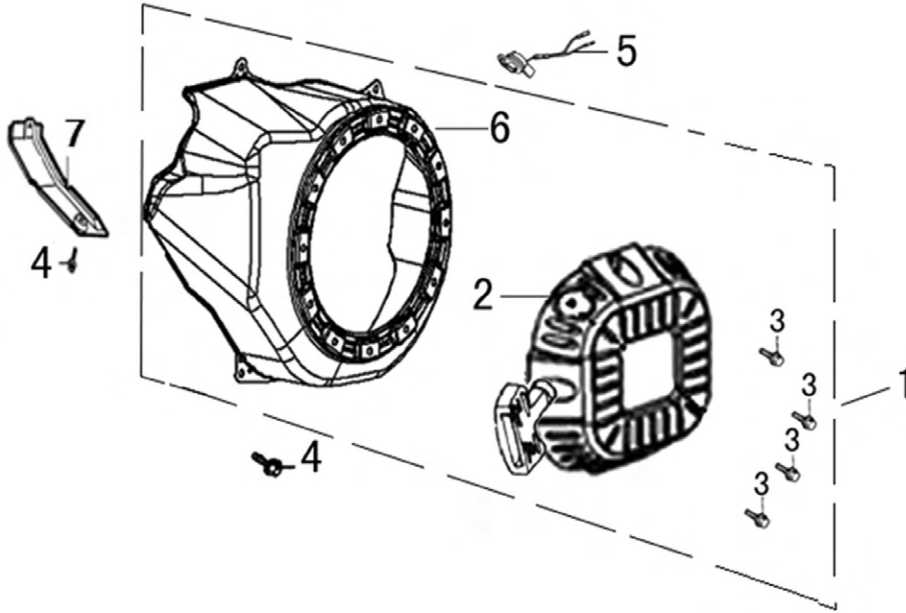

Cylinder Head

ITEM	PART NO.	QTY.	DESCRIPTION
1	0J35240147	6	BOLT, FLANGE
2	0J39340112	1	COVER, HEAD
3	0J39340113	1	GASKET, HEAD COVER
4	0K22930128	1	TUBE, BREATHER
5	0G84420211	4	BOLT, FLANGE HEAD 10x80
6	0K22930126	2	BOLT, STUD, EXHAUST
7	0J00620106	1	SPARK PLUG
8	0K31330110	1	HEAD, CYLINDER
9	0J00620107	1	GASKET, CYLINDER HEAD
10	0G84420212	2	PIN, DOWEL
11	0J35240148	2	BOLT, STUD, INTAKE

420cc ENGINE

Crankshaft and Piston

ITEM	PART NO.	QTY.	DESCRIPTION
1	0J28790111	1	RING SET, PISTON
2	0G84420237	2	CLIP, PISTON PIN
3	0K22930111	1	PISTON
4	0G84420238	1	PIN, PISTON
5	0J00620113	1	CONNECTING ROD ASSY
6	0G84420236	2	BOLT, CONNECTING ROD
7	0K22930112	1	CRANKSHAFT ASSY
8	0G84420119	1	KEY, SPECIAL WOODRUFF
9	0J00620111	1	WEIGHT, BALANCER
10	0K22930117	1	KEY, CRANKSHAFT

Rocker and Camshaft

ITEM	PART NO.	QTY.	DESCRIPTION
1	0J39430124	1	ROCKER ARM ASSY.
2	0J39430125	1	ROCKER ARM ASSY.
3	0J93060101	2	SHAFT, VALVE ROCKER
4	0J39430127	2	ROD, PUSH
5	0G84420174	2	LIFTER, VALVE
6	0G84420122	2	ROTATOR, VALVE
7	0G84420239	4	KEEPER, VALVE
8	0G84420123	2	RETAINER, VALVE SPRING
9	0G84420124	2	SPRING, VALVE
10	0G84420125	1	SEAT, VALVE SPRING
11	0G84420128	1	SEAL, VALVE STEM
12	0J39430126	1	VALVE SET
13	0G8442F114	1	CAMSHAFT ASSY
14	0J93060102	2	CIRCLIP ROCKER SHAFT
15	0K22930113	1	RETAINER, ROCKER ARM SHAFT
16	0G84420194	1	BOLT, FLANGE 6x12

420cc ENGINE

Starter

ITEM	PART NO.	QTY.	DESCRIPTION
1	0K31330111	1	RECOIL STARTER, W/HSNG
2	0K31330112	1	STARTER ASSY.
3	0G84420241	4	BOLT, FLANGE 6x8
4	0G84420194	5	BOLT, FLANGE 6x12
5	0G9911	1	SWITCH ASSY., ENGINE STOP
6	0K22930115	1	HOUSING, FAN BLOWER
7	0J39340117	1	SHROUD