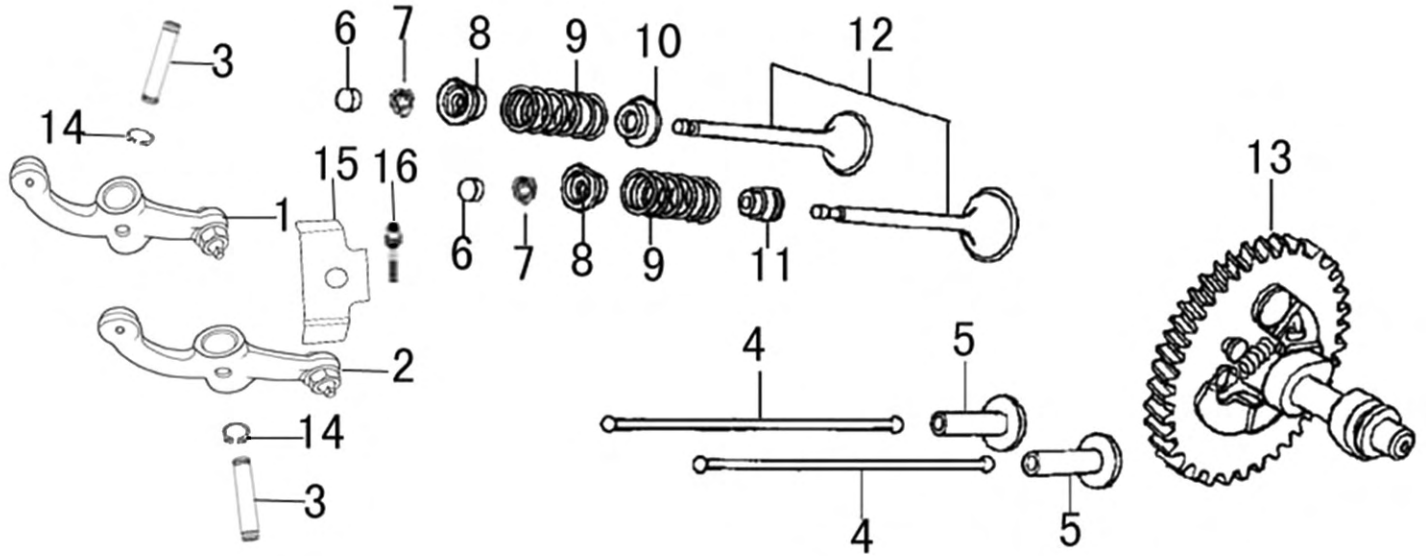

Cylinder Head

ITEM	PART NO.	QTY.	DESCRIPTION
1	0J35240147	6	BOLT, FLANGE
2	0J39340112	1	COVER, HEAD
3	0J39340113	1	GASKET, HEAD COVER
4	0K22930128	1	TUBE, BREATHER
5	0G84420211	4	BOLT, FLANGE HEAD 10x80
6	0K22930126	2	BOLT, STUD, EXHAUST
7	0J00620106	1	SPARK PLUG
8	0K31330110	1	HEAD, CYLINDER
9	0J00620107	1	GASKET, CYLINDER HEAD
10	0G84420212	2	PIN, DOWEL
11	0J35240148	2	BOLT, STUD, INTAKE

420cc ENGINE

Crankshaft and Piston

ITEM	PART NO.	QTY.	DESCRIPTION
1	0J28790111	1	RING SET, PISTON
2	0G84420237	2	CLIP, PISTON PIN
3	0K22930111	1	PISTON
4	0G84420238	1	PIN, PISTON
5	0J00620113	1	CONNECTING ROD ASSY
6	0G84420236	2	BOLT, CONNECTING ROD
7	0K22930112	1	CRANKSHAFT ASSY
8	0G84420119	1	KEY, SPECIAL WOODRUFF
9	0J00620111	1	WEIGHT, BALANCER
10	0K22930117	1	KEY, CRANKSHAFT

Rocker and Camshaft

ITEM	PART NO.	QTY.	DESCRIPTION
1	0J39430124	1	ROCKER ARM ASSY.
2	0J39430125	1	ROCKER ARM ASSY.
3	0J93060101	2	SHAFT, VALVE ROCKER
4	0J39430127	2	ROD, PUSH
5	0G84420174	2	LIFTER, VALVE
6	0G84420122	2	ROTATOR, VALVE
7	0G84420239	4	KEEPER, VALVE
8	0G84420123	2	RETAINER, VALVE SPRING
9	0G84420124	2	SPRING, VALVE
10	0G84420125	1	SEAT, VALVE SPRING
11	0G84420128	1	SEAL, VALVE STEM
12	0J39430126	1	VALVE SET
13	0G8442F114	1	CAMSHAFT ASSY
14	0J93060102	2	CIRCLIP ROCKER SHAFT
15	0K22930113	1	RETAINER, ROCKER ARM SHAFT
16	0G84420194	1	BOLT, FLANGE 6x12

420cc ENGINE

Flywheel and Ignition

ITEM	PART NO.	QTY.	DESCRIPTION
1	0G84420150	1	COIL ASSY., IGNITION
2	0G84420267	1	GROMMET, CORD
3	0G84420268	2	BOLT, FLANGE, M6X25
4	0J25910111	1	FLYWHEEL
5	0G84420147	1	FAN, COOLING
6	0G84420148	1	PULLEY, STARTER
7	0G84420149	1	NUT, SPECIAL, 16MM
8	0J35220172	1	HOLDER, STOP SWITCH