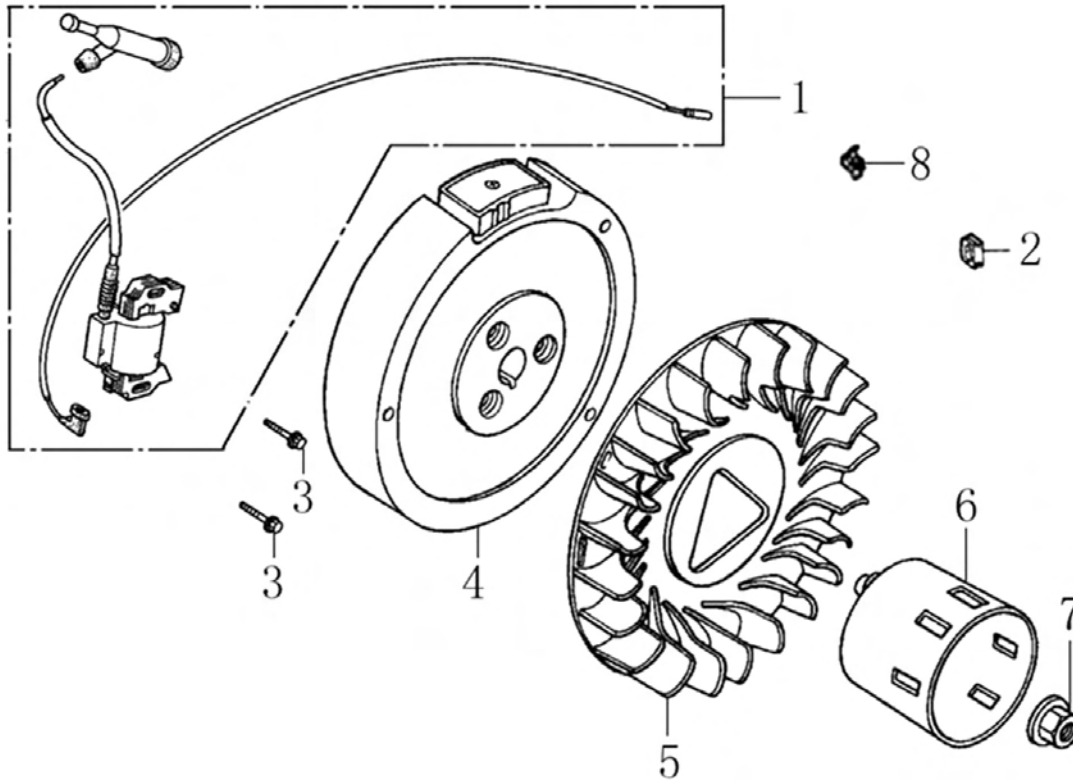

420cc ENGINE

Crankshaft and Piston

ITEM	PART NO.	QTY.	DESCRIPTION
1	0J28790111	1	RING SET, PISTON
2	0G84420237	2	CLIP, PISTON PIN
3	0K22930111	1	PISTON
4	0G84420238	1	PIN, PISTON
5	0J00620113	1	CONNECTING ROD ASSY
6	0G84420236	2	BOLT, CONNECTING ROD
7	0K22930112	1	CRANKSHAFT ASSY
8	0G84420119	1	KEY, SPECIAL WOODRUFF
9	0J00620111	1	WEIGHT, BALANCER
10	0K22930117	1	KEY, CRANKSHAFT

Rocker and Camshaft

ITEM	PART NO.	QTY.	DESCRIPTION
1	0J39430124	1	ROCKER ARM ASSY.
2	0J39430125	1	ROCKER ARM ASSY.
3	0J93060101	2	SHAFT, VALVE ROCKER
4	0J39430127	2	ROD, PUSH
5	0G84420174	2	LIFTER, VALVE
6	0G84420122	2	ROTATOR, VALVE
7	0G84420239	4	KEEPER, VALVE
8	0G84420123	2	RETAINER, VALVE SPRING
9	0G84420124	2	SPRING, VALVE
10	0G84420125	1	SEAT, VALVE SPRING
11	0G84420128	1	SEAL, VALVE STEM
12	0J39430126	1	VALVE SET
13	0G8442F114	1	CAMSHAFT ASSY
14	0J93060102	2	CIRCLIP ROCKER SHAFT
15	0K22930113	1	RETAINER, ROCKER ARM SHAFT
16	0G84420194	1	BOLT, FLANGE 6x12

420cc ENGINE

Flywheel and Ignition

ITEM	PART NO.	QTY.	DESCRIPTION
1	0G84420150	1	COIL ASSY., IGNITION
2	0G84420267	1	GROMMET, CORD
3	0G84420268	2	BOLT, FLANGE, M6X25
4	0J25910111	1	FLYWHEEL
5	0G84420147	1	FAN, COOLING
6	0G84420148	1	PULLEY, STARTER
7	0G84420149	1	NUT, SPECIAL, 16MM
8	0J35220172	1	HOLDER, STOP SWITCH

Control

ITEM	PART NO.	QTY.	DESCRIPTION
1	0G84420194	2	NUT, FLANGE M6
2	0K22930118	1	CONTROL ASSY.
3	0G9917	1	SPRING , CABLE RETURN
4	0J39430132	1	SPRING, THROTTLE RETURN
5	0J39430133	1	ROD, GOVERNOR
6	0G84420272	1	NUT, FLANGE M6
7	0G84420197	1	BOLT, QUADRATE HEAD
8	0G84420198	1	ARM, GOVERNOR