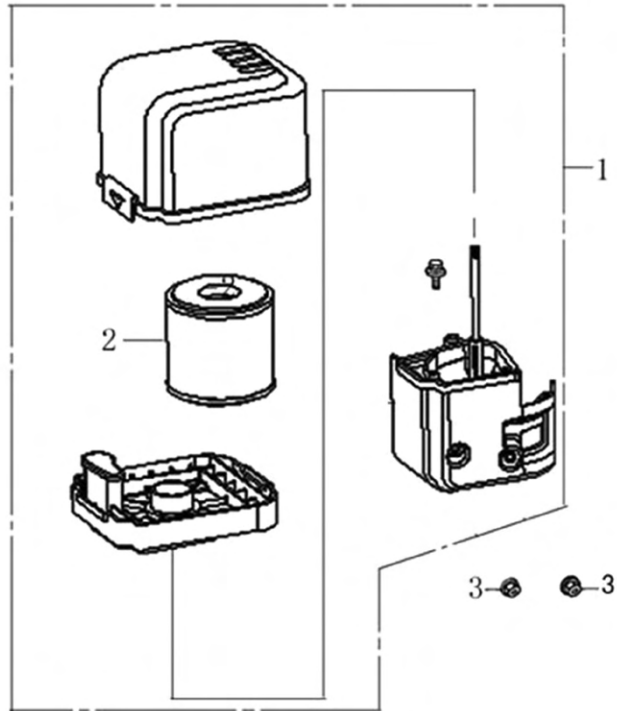

Air Cleaner

ITEM	PART NO.	QTY.	DESCRIPTION
1	0K22930119	1	AIR CLEANER ASSY
2	0K22930120	1	ELEMENT ASSY., AIR CLEANER
3	0G84420272	2	NUT, FLANGE, M6