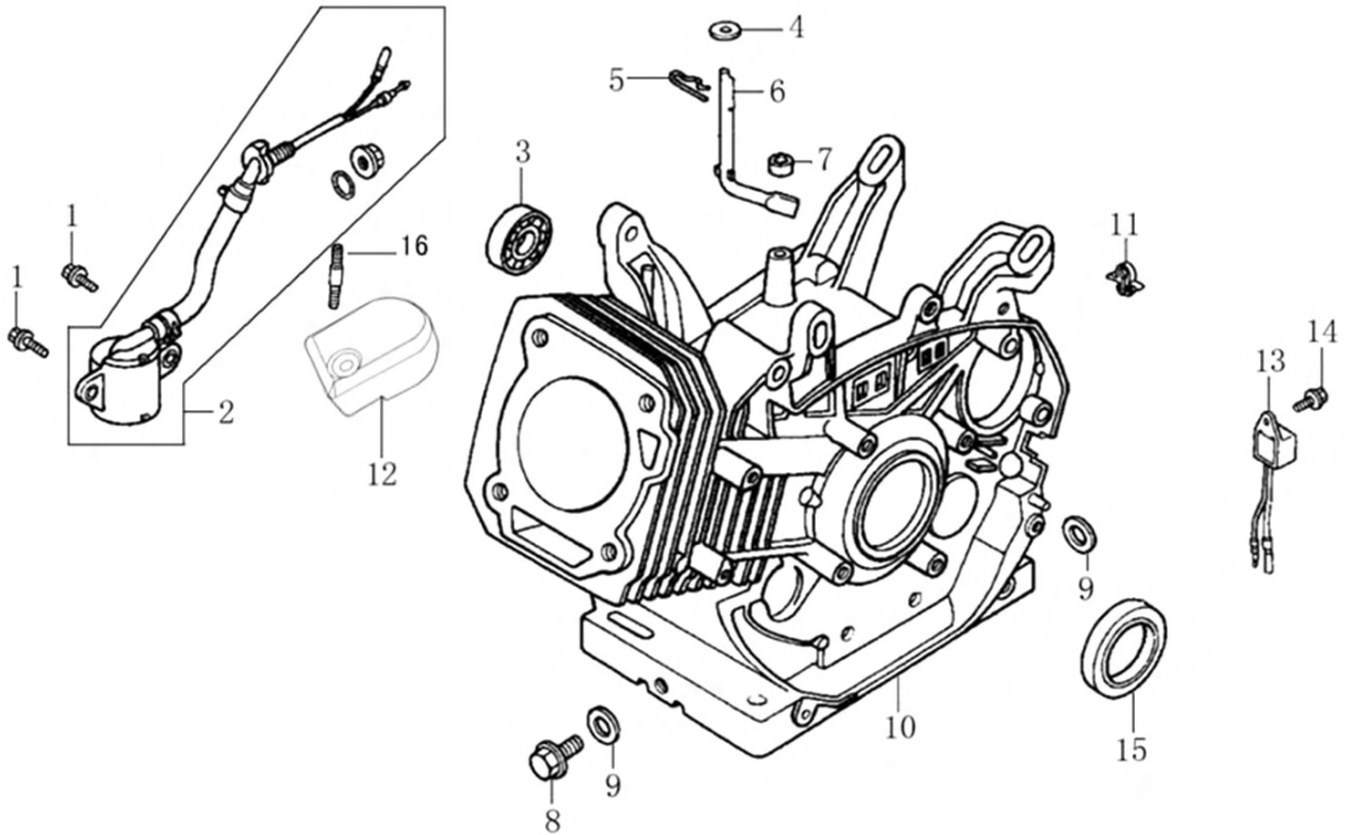

Cylinder Head

ITEM	PART NO.	QTY.	DESCRIPTION
1	0J35240147	6	BOLT, FLANGE
2	0J39340112	1	COVER, HEAD
3	0J39340113	1	GASKET, HEAD COVER
4	0K22930128	1	TUBE, BREATHER
5	0G84420211	4	BOLT, FLANGE HEAD 10x80
6	0K22930126	2	BOLT, STUD, EXHAUST
7	0J00620106	1	SPARK PLUG
8	0K31330110	1	HEAD, CYLINDER
9	0J00620107	1	GASKET, CYLINDER HEAD
10	0G84420212	2	PIN, DOWEL
11	0J35240148	2	BOLT, STUD, INTAKE

420cc ENGINE

Crankcase

ITEM	PART NO.	QTY.	DESCRIPTION
1	0G84420217	2	BOLT, FLANGE
2	0G84420105	1	SWITCH ASSY., OIL LEVEL
3	0G84420118	1	BEARING, RADIAL BALL, 6202
4	0G84420218	1	WASHER, 8*16*1.2
5	0G84420219	1	PIN, LOCK, 10MM
6	0G84420220	1	SHAFT, GOVERNOR ARM
7	0G84420108	1	SEAL, OIL 8x14x4
8	0G84420110	2	BOLT, DRAIN PLUG
9	0G84420109	2	WASHER, DRAIN PLUG, 12MM
10	0J00620104	1	CRANKCASE
11	0K22930129	1	HOLDER, STOP SWITCH
12	0K22930131	1	COVER, WIRE
13	0G84420112	1	ALERT UNIT, OIL
14	0G84420194	1	BOLT, FLANGE, 6x12
15	0G84420116	1	SEAL, OIL 35x52x7
16	0J35220160	1	BOLT, STUD, EXHAUST

420cc ENGINE

Crankshaft and Piston

ITEM	PART NO.	QTY.	DESCRIPTION
1	0J28790111	1	RING SET, PISTON
2	0G84420237	2	CLIP, PISTON PIN
3	0K22930111	1	PISTON
4	0G84420238	1	PIN, PISTON
5	0J00620113	1	CONNECTING ROD ASSY
6	0G84420236	2	BOLT, CONNECTING ROD
7	0K22930112	1	CRANKSHAFT ASSY
8	0G84420119	1	KEY, SPECIAL WOODRUFF
9	0J00620111	1	WEIGHT, BALANCER
10	0K22930117	1	KEY, CRANKSHAFT

Rocker and Camshaft

ITEM	PART NO.	QTY.	DESCRIPTION
1	0J39430124	1	ROCKER ARM ASSY.
2	0J39430125	1	ROCKER ARM ASSY.
3	0J93060101	2	SHAFT, VALVE ROCKER
4	0J39430127	2	ROD, PUSH
5	0G84420174	2	LIFTER, VALVE
6	0G84420122	2	ROTATOR, VALVE
7	0G84420239	4	KEEPER, VALVE
8	0G84420123	2	RETAINER, VALVE SPRING
9	0G84420124	2	SPRING, VALVE
10	0G84420125	1	SEAT, VALVE SPRING
11	0G84420128	1	SEAL, VALVE STEM
12	0J39430126	1	VALVE SET
13	0G8442F114	1	CAMSHAFT ASSY
14	0J93060102	2	CIRCLIP ROCKER SHAFT
15	0K22930113	1	RETAINER, ROCKER ARM SHAFT
16	0G84420194	1	BOLT, FLANGE 6x12