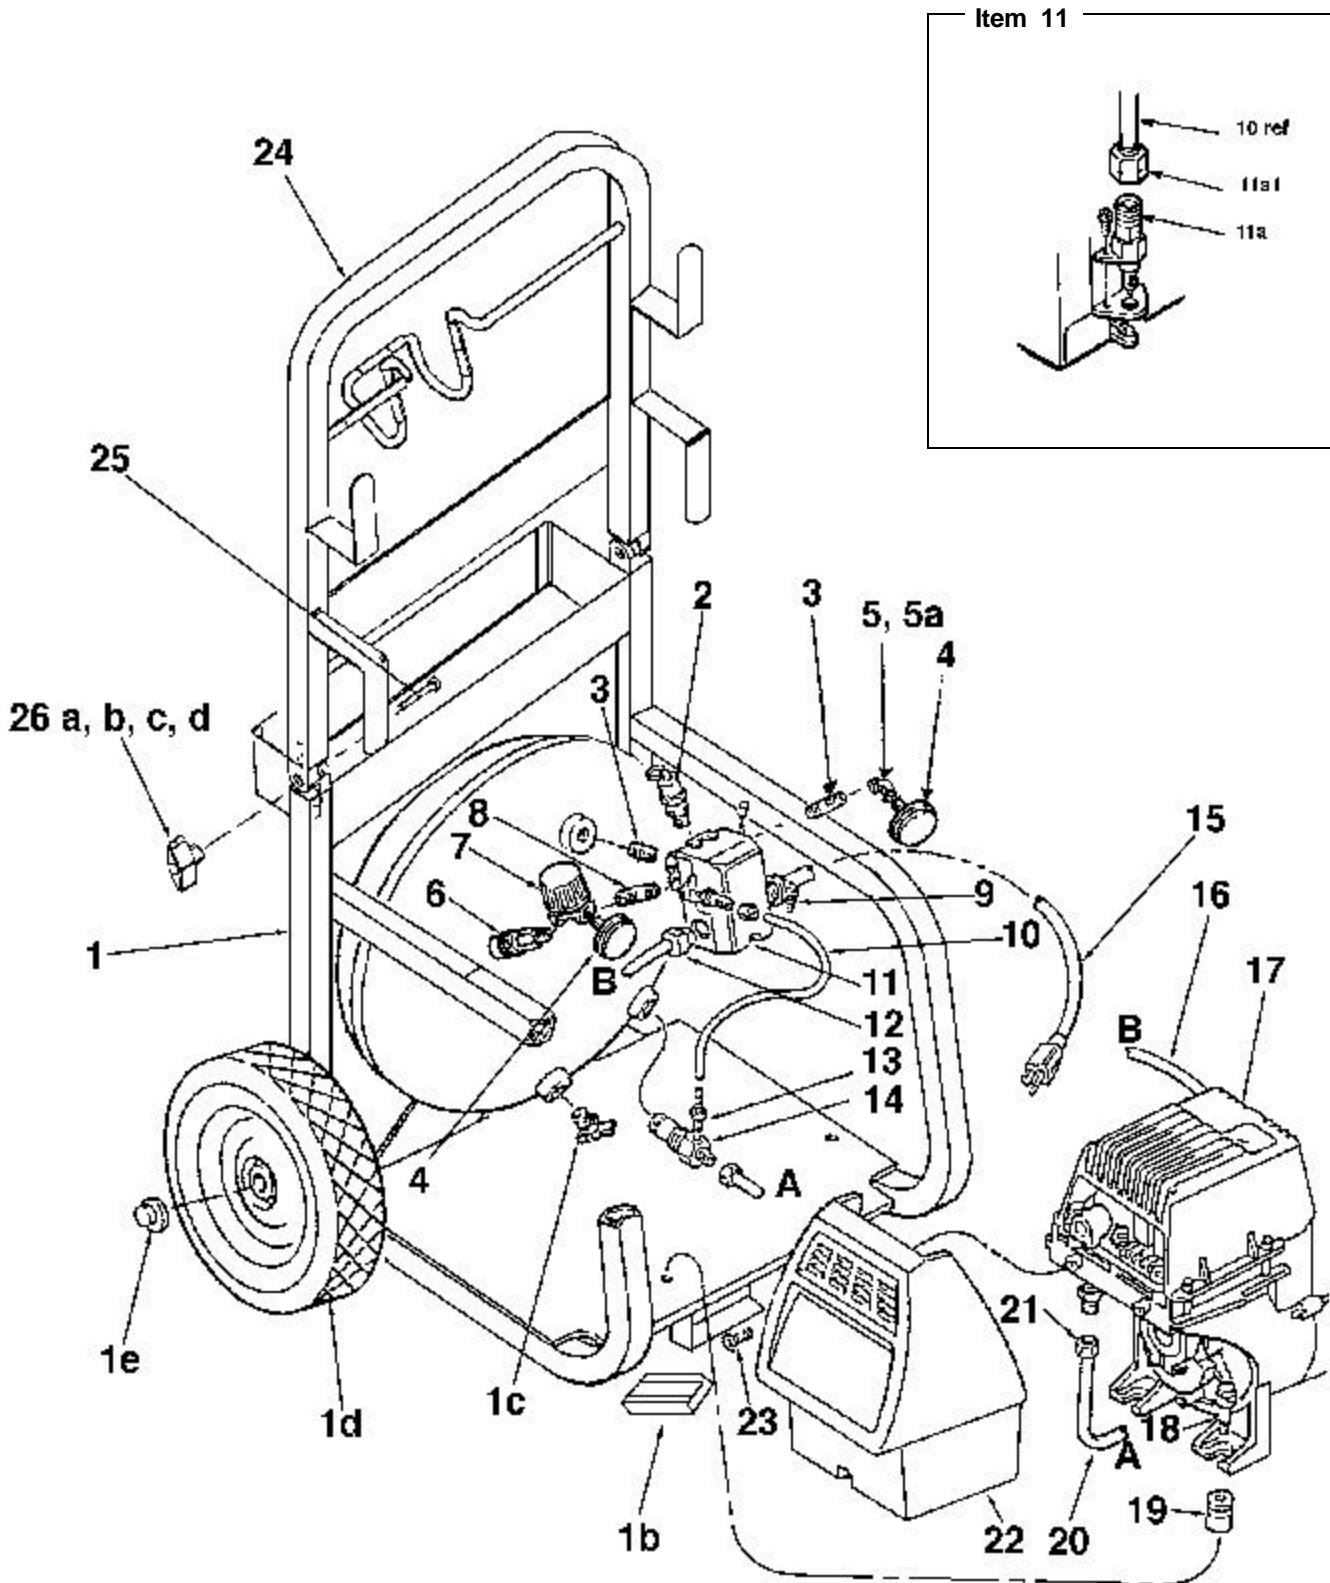

# MODEL K0170410

## PARTS DRAWING

DATE 5/01/98

ORIGINAL

## SERVICE PARTS LIST

<u>Item</u>	<u>Part No</u>	<u>Qty</u>	<u>Description</u>
1	150-0071	1	Tank assy, includes 1b-1e 4 gallon
1b	094-0015	1	Pad
1c	072-0001	1	Petcock
1d	095-0026	2	Wheel
1e	033-0001	2	Hubcap
2	136-0056	1	Valve, 140 PSI, 1/4 NPT ASME
3	065-0031	2	Nipple, 1/4 NPT x .87" lg
4	032-0056	2	Gauge, 220 PSI
5	064-0019	1	Elbow
5a	063-0023	1	Bushing, 1/4 NPT x 1/8 NPT
6	036-0039	1	Coupler
7	019-0167	1	Regulator
8	065-0033	1	Nipple, 1/4 NPT x 1.50" lg
9	071-0002	1	Strain relief
10	145-0276	1	Tube, bleeder also order 058-0017 qty 1
11	034-0121	1	Switch, pressure, includes 11a
11a	136-0013	1	Valve, bleeder, includes 11a1
11a1	058-0017	1	Nut, 1/4" O.D. tube
12	071-0008	1	Strain relief
13	068-0506	1	Connector, 1/8 NPT x 1/4 barb
14	031-0037	1	Valve, check 1/2 NPT x 3/8" O.D. tube
15	026-0142	1	Cord, power
16	026-0160	1	Cord, interconnect <b>B-B</b>
17	040-0274	1	Pump/motor assy
18	059-0221	3	Bolt, shoulder, 1/4-28
19	093-0019	3	Grommet
20	145-0275	1	Tube, transfer <b>A-A</b> also order 058-0007 qty 2
21	058-0007	2	Nut, 3/8" O.D. tube
22	142-0097	1	Shroud
23	061-0108	3	Screw, #8-32 x 7/16" lg
24	150-0067	1	Handle
25	059-0288	2	Bolt
26	092-0013	2	Knob clamp
26a	068-0052	4	Connector
26b	059-0287	4	Screw
26c	058-0122	4	Wiz lock
26d	060-0115	2	Washer
Not Shown	012-0058SP		Hose