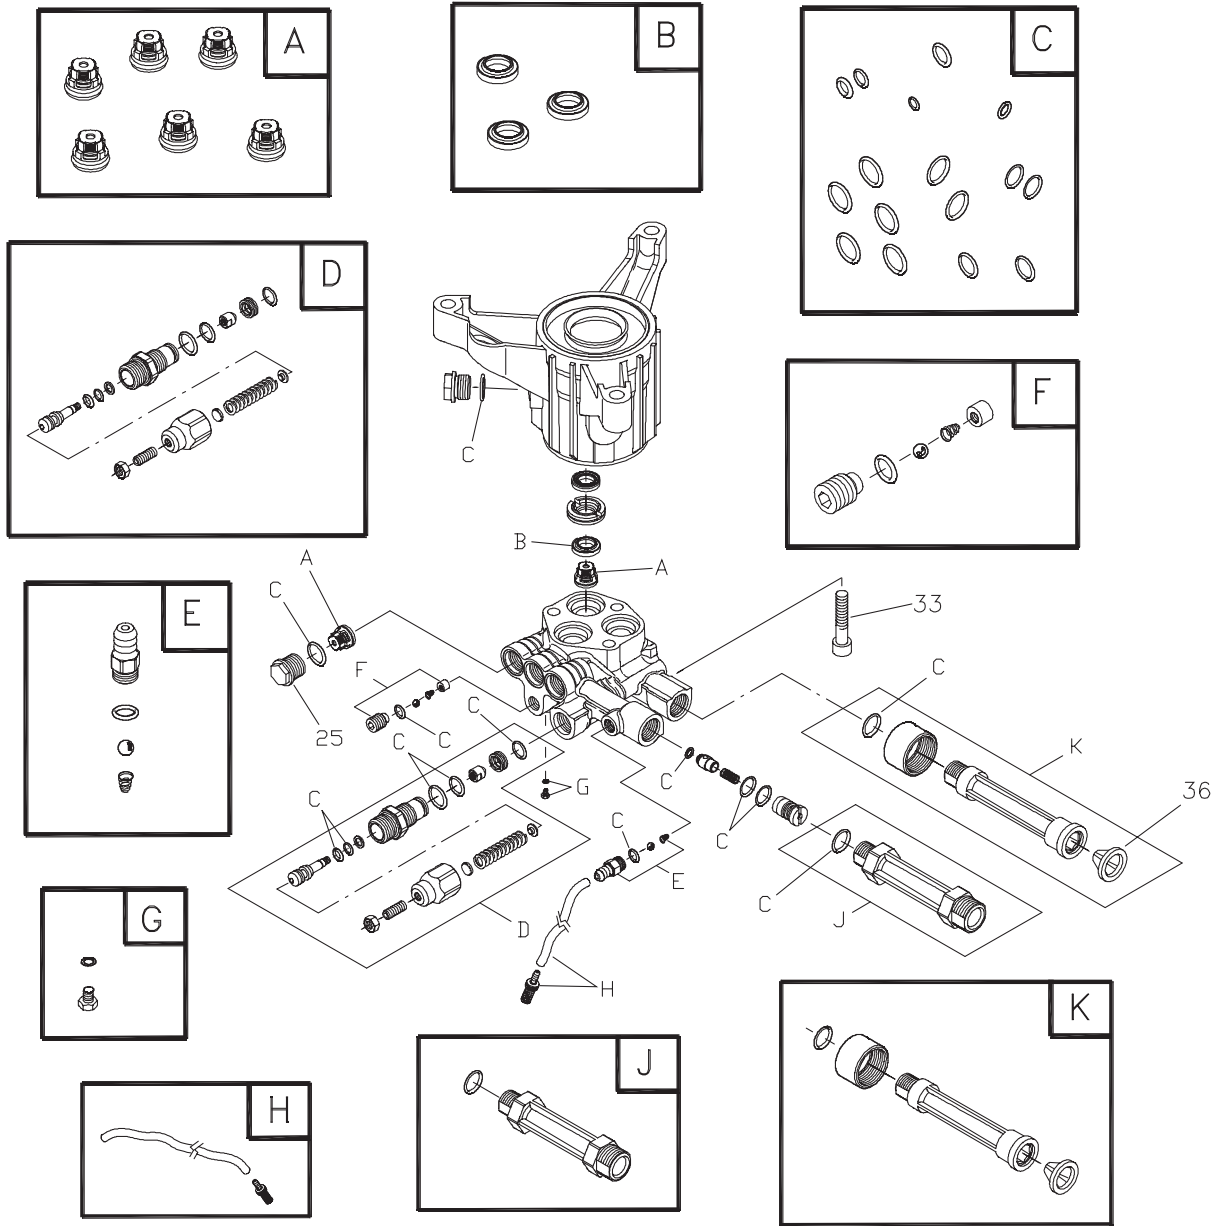

Exploded View and Parts list — Main Unit

Item	Part #	Description
1	201769GS	ASSY, Base
2	B201594GS	HANDLE
3	201828GS	ASSY, Chem Tank w/Clips
	195964GS	Clip
	192980GS	Kit, Valve
4	196006GS	HOSE
5	95597GS	BRUSH, Broom
6	194264GS	KIT, Hook, Handle
7	203526GS	KIT, Pump Mounting Hardware
8	88935GS	ADAPTER, Brush
9	B3222EGS	CAP, Chem Container
10	202274GS	ASSY, Pump
	23139GS	Key
	194298GS	Valve, Thermal Relief
11	192309GS	KIT, Hook, Base
12	196439GS	KIT, Wheel
	192050GS	E-Ring
	195454GS	Axle
13	B2203GS	KIT, Handle Connector
14	88934GS	EXTENSION
15	193482GS	GUN
16	192310GS	KIT, Vibration Mount

Item	Part #	Description
17	88185GS	BRUSH, Utility
18	198974GS	ASSY, Wand, Adjust
19	B1236CGS	ORIFICE
20	95598GS	HANDLE, Brush
900	§	ENGINE

Items Not Illustrated:

203775GS	MANUAL, Operator's
BB3061BGS	OIL BOTTLE
87815GS	GOGGLES
A1040NGS	HOSE, Chemical
697343	COVER, Static/Label Assy
201628GS	DECAL, Eng Shroud
194256GS	KIT, Tag Warning

Exploded View and Parts List — Pump

Item	Part #	Description
25	201495GS	PLUG
33	200275GS	SCREW
36	B2384GS	FILTER, Inlet
A	200344GS	KIT, VALVES
B	200345GS	KIT, WATER SEALS
C	200346GS	KIT, O-RINGS
D	200348GS	KIT, UNLOADER
E	192914GS	KIT, HOSE TAIL
F	200349GS	KIT, EZ START
G	200350GS	KIT, GRUB SCRW & WASHER
H	189971GS	KIT, CHEMICAL HOSE
J	201497GS	KIT, OUTLET
K	201496GS	KIT, WATER INLET