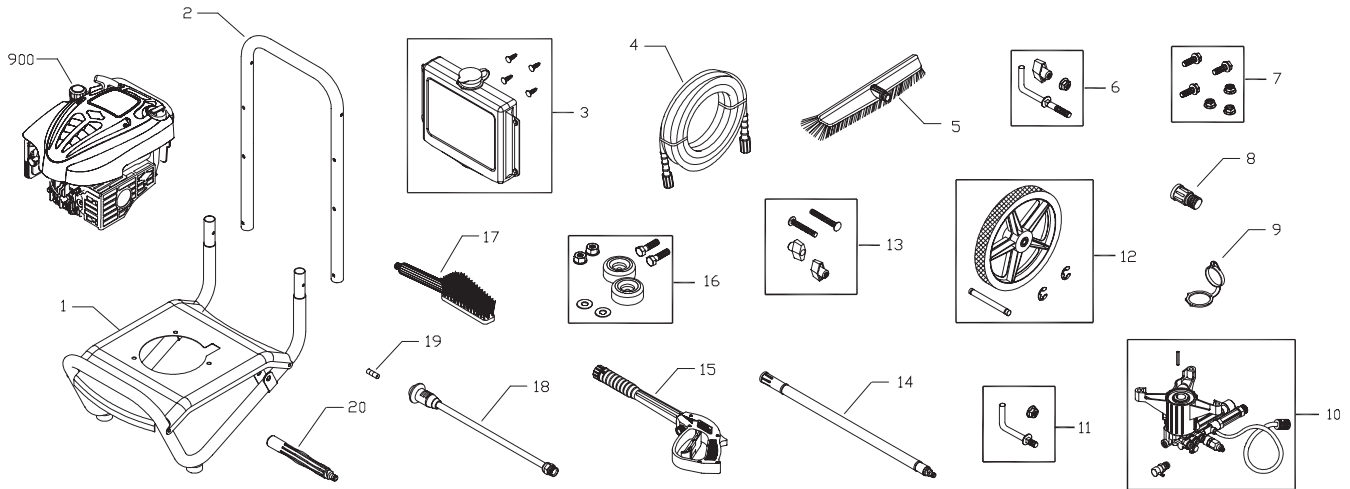

BRUTE™

by

Illustrated Parts List

Questions? Help is just a moment away!

Call: **Pressure Washer Helpline**

1-800-743-4115 M-F 8-5 CT

BRIGGS & STRATTON POWER PRODUCTS GROUP, LLC
JEFFERSON, WISCONSIN, U.S.A.

Model No. 020291-04 (2500 PSI (172.4 BARS) Pressure Washer) Manual No. 203775C Revision - (08/10/2007)

Exploded View and Parts list — Main Unit

Item	Part #	Description
1	201769GS	ASSY, Base
2	B201594GS	HANDLE
3	201828GS	ASSY, Chem Tank w/Clips
	195964GS	Clip
	192980GS	Kit, Valve
4	196006GS	HOSE
5	95597GS	BRUSH, Broom
6	194264GS	KIT, Hook, Handle
7	203526GS	KIT, Pump Mounting Hardware
8	88935GS	ADAPTER, Brush
9	B3222EGS	CAP, Chem Container
10	202274GS	ASSY, Pump
	23139GS	Key
	194298GS	Valve, Thermal Relief
11	192309GS	KIT, Hook, Base
12	196439GS	KIT, Wheel
	192050GS	E-Ring
	195454GS	Axle
13	B2203GS	KIT, Handle Connector
14	88934GS	EXTENSION
15	193482GS	GUN
16	192310GS	KIT, Vibration Mount

Item	Part #	Description
17	88185GS	BRUSH, Utility
18	198974GS	ASSY, Wand, Adjust
19	B1236CGS	ORIFICE
20	95598GS	HANDLE, Brush
900	§	ENGINE

Items Not Illustrated:

203775GS	MANUAL, Operator's
BB3061BGS	OIL BOTTLE
87815GS	GOGGLES
A1040NGS	HOSE, Chemical
697343	COVER, Static/Label Assy
201628GS	DECAL, Eng Shroud
194256GS	KIT, Tag Warning

Exploded View and Parts List — Pump

Item	Part #	Description
25	201495GS	PLUG
33	200275GS	SCREW
36	B2384GS	FILTER, Inlet
A	200344GS	KIT, VALVES
B	200345GS	KIT, WATER SEALS
C	200346GS	KIT, O-RINGS
D	200348GS	KIT, UNLOADER
E	192914GS	KIT, HOSE TAIL
F	200349GS	KIT, EZ START
G	200350GS	KIT, GRUB SCRW & WASHER
H	189971GS	KIT, CHEMICAL HOSE
J	201497GS	KIT, OUTLET
K	201496GS	KIT, WATER INLET