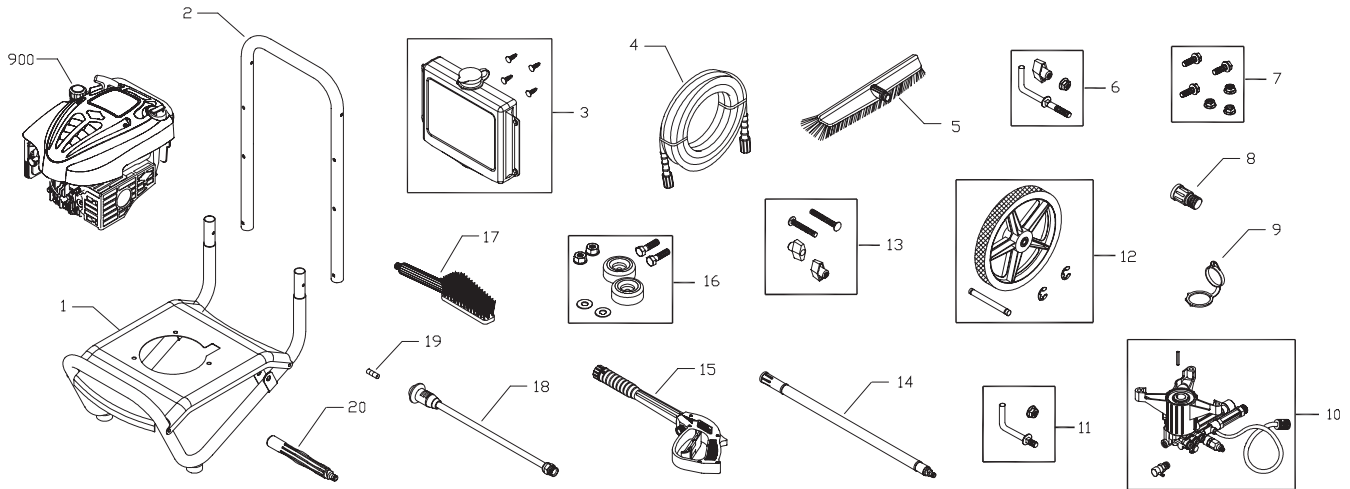

BRUTE™

by

Illustrated Parts List

Questions? Help is just a moment away!

Call: **Pressure Washer Helpline**

1-800-743-4115 M-F 8-5 CT

BRIGGS & STRATTON POWER PRODUCTS GROUP, LLC
JEFFERSON, WISCONSIN, U.S.A.

Model No. 020291-02 (2500 PSI (172.4 BARS) Pressure Washer) Manual No. 203775B Revision - (06/20/2007)

Exploded View and Parts list — Main Unit

Item	Part #	Description
1	201769GS	ASSY, Base
2	B201594GS	HANDLE
3	201828GS	ASSY, Chem Tank w/Clips
	195964GS	Clip
	192980GS	Kit, Valve
4	196006GS	HOSE
5	95597GS	BRUSH, Broom
6	194264GS	KIT, Hook, Handle
7	203526GS	KIT, Pump Mounting Hardware
8	88935GS	ADAPTER, Brush
9	B3222EGS	CAP, Chem Container
10	202274GS	ASSY, Pump
	23139GS	Key
	194298GS	Valve, Thermal Relief
11	192309GS	KIT, Hook, Base
12	196439GS	KIT, Wheel
	192050GS	E-Ring
	195454GS	Axle
13	B2203GS	KIT, Handle Connector
14	88934GS	EXTENSION
15	193482GS	GUN
16	192310GS	KIT, Vibration Mount

Item	Part #	Description
17	88185GS	BRUSH, Utility
18	198974GS	ASSY, Wand, Adjust
19	B1236CGS	ORIFICE
20	95598GS	HANDLE, Brush
900	§	ENGINE

Items Not Illustrated:

203775GS	MANUAL, Operator's
BB3061BGS	OIL BOTTLE
87815GS	GOGGLES
A1040NGS	HOSE, Chemical
697343	COVER
201628GS	DECAL, Eng Shroud
275171	LABEL, B&S Logo
194256GS	KIT, Tag Warning

Exploded View and Parts List — Pump

Item	Part #	Description
25	201495GS	PLUG
33	200275GS	SCREW
36	B2384GS	FILTER, Inlet
A	200344GS	KIT, VALVES
B	200345GS	KIT, WATER SEAL
C	200346GS	KIT, O-RING
D	200348GS	KIT, UNLOADER
E	192914GS	KIT, HOSE TAIL
F	200349GS	KIT, EZ START
G	200350GS	KIT, GRUB SCREW & WASHER
H	189971GS	KIT, CHEMICAL HOSE
J	201497GS	KIT, OUTLET
K	201496GS	KIT, WATER INLET