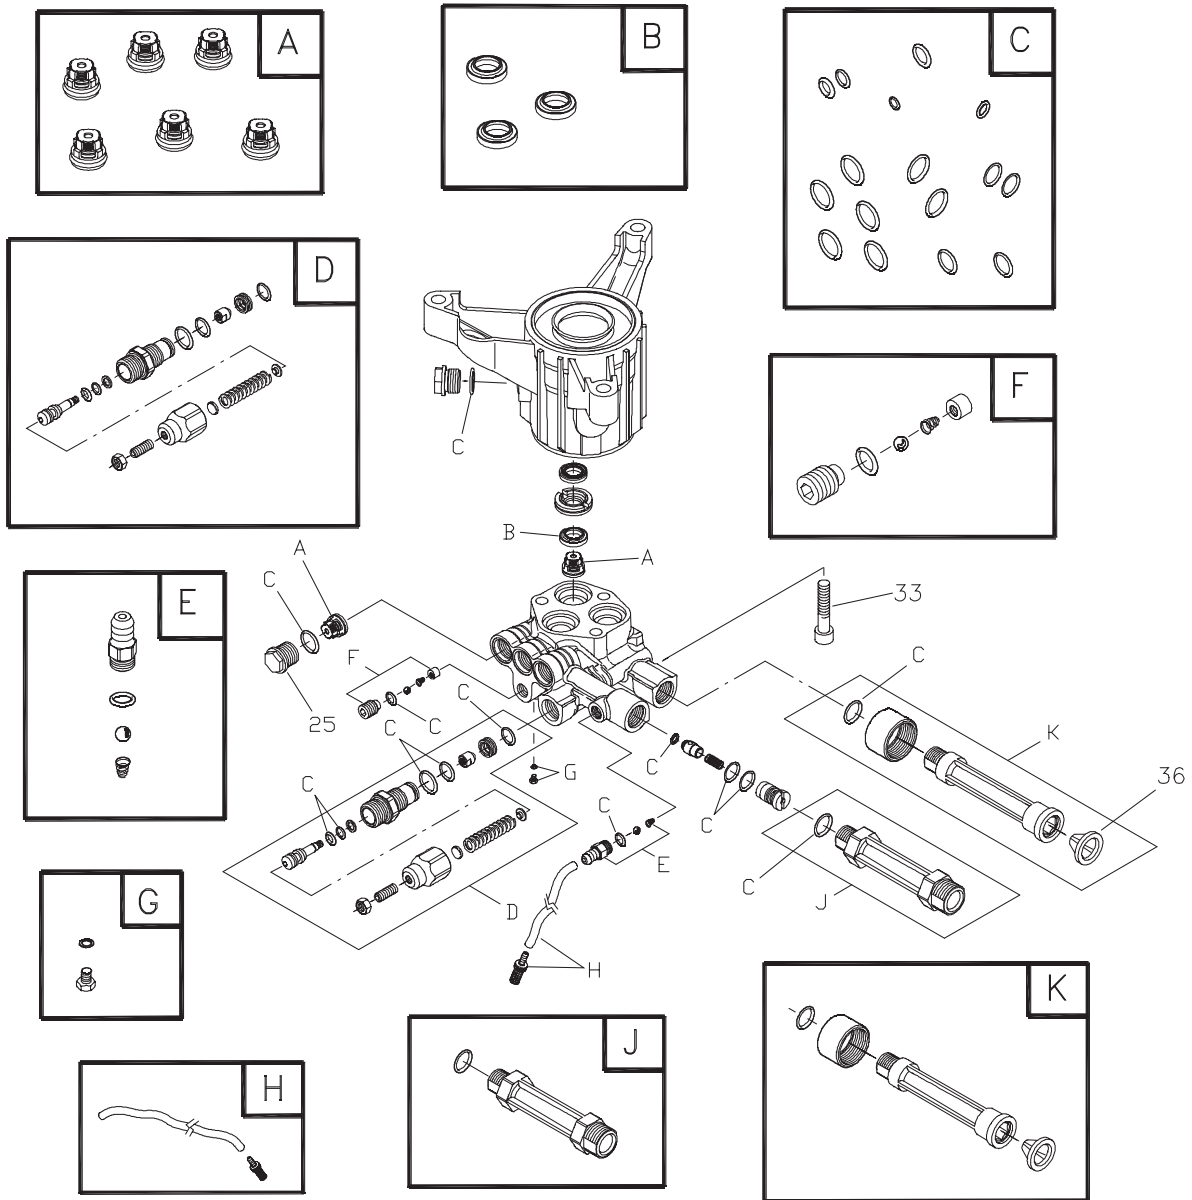

Exploded View and Parts list — Main Unit

Item	Part #	Description
1	201769GS	ASSY, Base
2	B201594GS	HANDLE
3	201828GS	ASSY, Chem Tank w/Clips
	195964GS	Clip
	192980GS	Kit, Valve
4	196006GS	HOSE
5	95597GS	BRUSH, Broom
6	194264GS	KIT, Hook, Handle
7	203526GS	KIT, Pump Mounting Hardware
8	88935GS	ADAPTER, Brush
9	B3222EGS	CAP, Chem Container
10	202274GS	ASSY, Pump
	23139GS	Key
	194298GS	Valve, Thermal Relief
11	192309GS	KIT, Hook, Base
12	196439GS	KIT, Wheel
	192050GS	E-Ring
	195454GS	Axle
13	B2203GS	KIT, Handle Connector
14	88934GS	EXTENSION
15	193482GS	GUN
16	192310GS	KIT, Vibration Mount

Item	Part #	Description
17	88185GS	BRUSH, Utility
18	198974GS	ASSY, Wand, Adjust
19	B1236CGS	ORIFICE
20	95598GS	HANDLE, Brush
900	§	ENGINE

Items Not Illustrated:

203775GS	MANUAL, Operator's
BB3061BGS	OIL BOTTLE
87815GS	GOGGLES
A1040NGS	HOSE, Chemical
697343	COVER
201628GS	DECAL, Eng Shroud
275171	LABEL, B&S Logo
194256GS	KIT, Tag Warning

Exploded View and Parts List — Pump

Item	Part #	Description
25	201495GS	PLUG
33	200275GS	SCREW
36	B2384GS	FILTER, Inlet
A	200344GS	KIT, VALVES
B	200345GS	KIT, WATER SEAL
C	200346GS	KIT, O-RING
D	200348GS	KIT, UNLOADER
E	192914GS	KIT, HOSE TAIL
F	200349GS	KIT, EZ START
G	200350GS	KIT, GRUB SCREW & WASHER
H	189971GS	KIT, CHEMICAL HOSE
J	201497GS	KIT, OUTLET
K	201496GS	KIT, WATER INLET